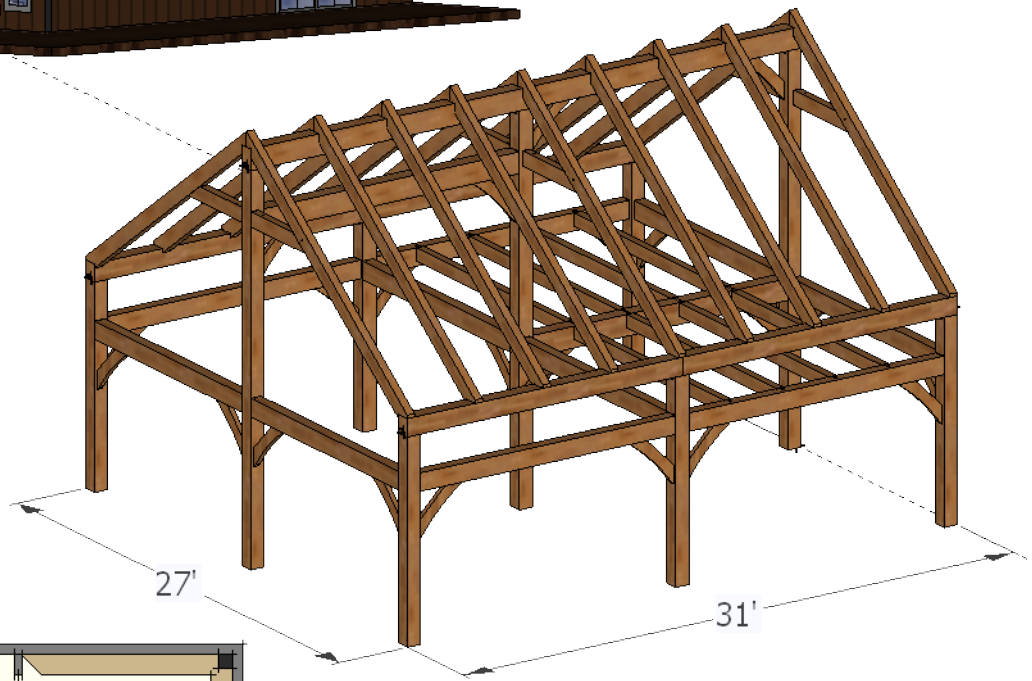

CORNERSTONE TIMBERFRAMES

The West Hawk

Main Floor 896 sqft.
Upper Floor 448 sqft.
Total 1344 sqft.

*Quality,
Strength,
Beauty*